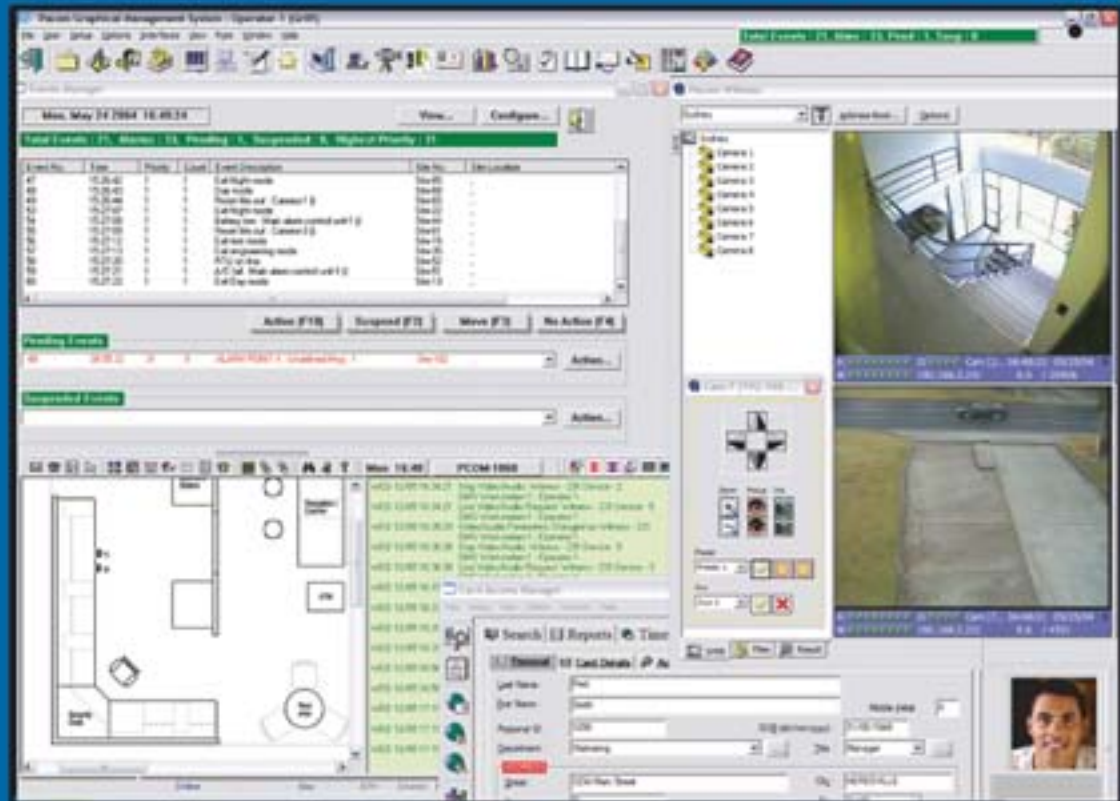

Pacom's Security Solutions are:

- Reliable and Secure
- Scalable
- Simple to use

Pacom's Graphical Management System (GMS)

www.pacom.com