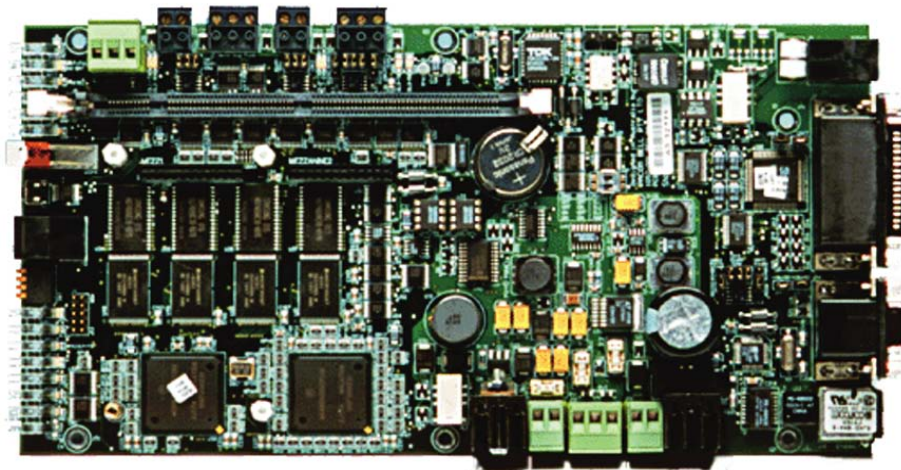

All Pacom Control Panels can easily interconnect with the operating systems of leading elevator companies such as Otis and Kone, as well as communicate directly with most building management systems. The Pacom System easily integrates with a variety of DVRs and other popular security devices.

It also interfaces with several wireless security and access solutions.

Pacom's Witness™ product shares the same powerful operating system as Pacom's Control Panels, but also supports up to eight surveillance cameras for live video or recorded video with pre and post alarm verification. Witness also includes audio inputs for two microphones.

Scalable: All Pacom systems offer unparalleled versatility and scalability. The system's modular design allows tailoring to suite the corporate requirements of today and the need to expand tomorrow. You can start with as little as one control panel and grow up to 10,000 fully integrated networked control panels.

System reliability is paramount with any integrated security system. Every control panel is capable of storing 12 paths of communications. The Pacom solution provides built-in backup connections for system continuity in case of network failures, dedicated line loss, modem failure and or failure of the primary central site equipment.

Reliability, versatility, scalability, ease of use, and cost effectiveness describe The Pacom Solution. No one else in the system integration business can match Pacom's performance and versatility, and no one can offer the number of integrated functions and reliability that Pacom has built into each of its Control Panels. When it comes to seamless integration of security, access control and video surveillance, Pacom offers the most versatile and scalable solutions on the market.